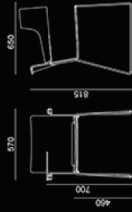

laFILO'
design Alberto Basaglia Natalia Rota Nodari

laFILO'
design Alberto Basaglia Natalia Rota Nodari

laFILO' SEDIA - CHAIR

plastic max 40
soft max 15
max 350 kg

plastic max 20
soft max 15

laFILO' PLASTIC

laFILO' SOFT

laFILO' SEDIA CON BRACCIOLI - CHAIR WITH ARMS

laFILO' SOFT

laFILO' PLASTIC

laFILO' SGABELLO CON O SENZA BRACCIOLI - STOOL WITH OR WITHOUT ARMS

laFILO' 4 GAMBE - 4 LEGGED CHAIR

laFILO' SOFT

laFILO' PLASTIC

laFILO' DATTILO CON O SENZA BRACCIOLI - TASK CHAIR WITH OR WITHOUT ARMS

laFILO' PANCA - BENCH

laFILO' SEDIA CON SCRITTOIO REMOVIBILE - CHAIR WITH REMOVABLE WRITING TABLET SYSTEM

/aFILO' SOFT

/aFILO' PLASTIC