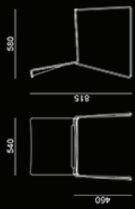

laFILO'
design Alberto Basaglia Natalia Rota Nodari

laFILO'
design Alberto Basaglia Natalia Rota Nodari

laFILO' SEDIA - CHAIR

plastic max 40
soft max 15
max 350 kg

plastic max 20
soft max 15

laFILO' PLASTIC

laFILO' SOFT

laFILO' SEDIA CON BRACCIOLI - CHAIR WITH ARMS

laFILO' SOFT

laFILO' PLASTIC

laFILO' SGABELLO CON O SENZA BRACCIOLI - STOOL WITH OR WITHOUT ARMS

laFILO' 4 GAMBE - 4 LEGGED CHAIR

laFILO' SOFT

laFILO' PLASTIC

laFILO' DATTILO CON O SENZA BRACCIOLI - TASK CHAIR WITH OR WITHOUT ARMS

laFILO' PANCA - BENCH

laFILO' SEDIA CON SCRITTOIO REMOVIBILE - CHAIR WITH REMOVABLE WRITING TABLET SYSTEM

/aFILO' SOFT

/aFILO' PLASTIC