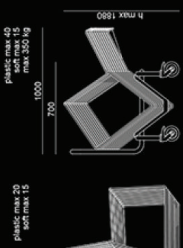

laFILO'
design Alberto Basaglia Natalia Rota Nodari

laFILO'
design Alberto Basaglia Natalia Rota Nodari

laFILO' SEDIA - CHAIR

plastic max 40
soft max 15
max 350 kg

plastic max 20
soft max 15

laFILO' PLASTIC

laFILO' SOFT

laFILO' SEDIA CON BRACCIOLI - CHAIR WITH ARMS

laFILO' SOFT

laFILO' PLASTIC

laFILO' SGABELLO CON O SENZA BRACCIOLI - STOOL WITH OR WITHOUT ARMS

laFILO' 4 GAMBE - 4 LEGGED CHAIR

laFILO' SOFT

laFILO' PLASTIC

laFILO' DATTILO CON O SENZA BRACCIOLI - TASK CHAIR WITH OR WITHOUT ARMS

laFILO' PANCA - BENCH

laFILO' SEDIA CON SCRITTOIO REMOVIBILE - CHAIR WITH REMOVABLE WRITING TABLET SYSTEM

/aFILO' SOFT

/aFILO' PLASTIC