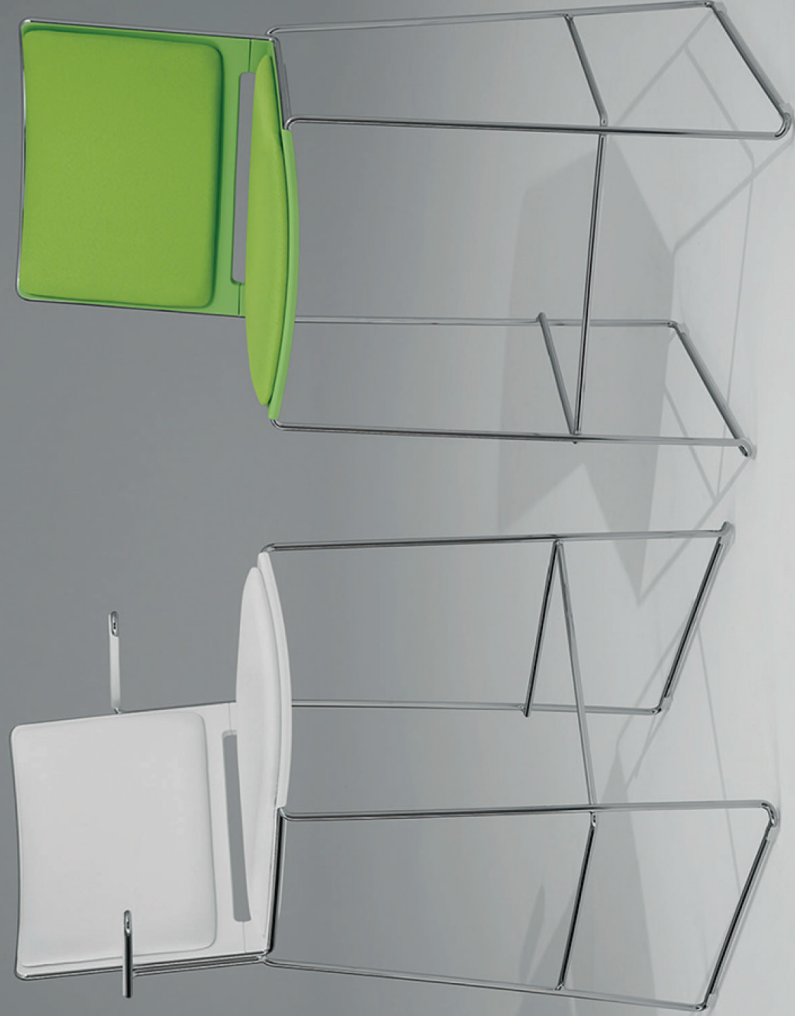

laFILO'
design Alberto Basaglia Natalia Rota Nodari

laFILO'
design Alberto Basaglia Natalia Rota Nodari

laFILO' SEDIA - CHAIR

plastic max 40
soft max 15
max 350 kg

plastic max 20
soft max 15

laFILO' PLASTIC

laFILO' SOFT

laFILO' SEDIA CON BRACCIOLI - CHAIR WITH ARMS

laFILO' SOFT

laFILO' PLASTIC

laFILO' SGABELLO CON O SENZA BRACCIOLI - STOOL WITH OR WITHOUT ARMS

laFILO' 4 GAMBE - 4 LEGGED CHAIR

laFILO' SOFT

laFILO' PLASTIC

laFILO' DATTILO CON O SENZA BRACCIOLI - TASK CHAIR WITH OR WITHOUT ARMS

laFILO' PANCA - BENCH

laFILO' SEDIA CON SCRITTOIO REMOVIBILE - CHAIR WITH REMOVABLE WRITING TABLET SYSTEM

/aFILO' SOFT

/aFILO' PLASTIC