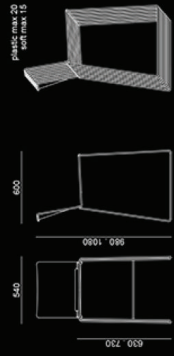

laFILO'
design Alberto Basaglia Natalia Rota Nodari

laFILO'
design Alberto Basaglia Natalia Rota Nodari

laFILO' SEDIA - CHAIR

plastic max 40
soft max 15
max 350 kg

plastic max 20
soft max 15

laFILO' PLASTIC

laFILO' SOFT

laFILO' SEDIA CON BRACCIOLI - CHAIR WITH ARMS

laFILO' SOFT

laFILO' PLASTIC

laFILO' SGABELLO CON O SENZA BRACCIOLI - STOOL WITH OR WITHOUT ARMS

laFILO' 4 GAMBE - 4 LEGGED CHAIR

laFILO' SOFT

laFILO' PLASTIC

laFILO' DATTILO CON O SENZA BRACCIOLI - TASK CHAIR WITH OR WITHOUT ARMS

laFILO' PANCA - BENCH

laFILO' SEDIA CON SCRITTOIO REMOVIBILE - CHAIR WITH REMOVABLE WRITING TABLET SYSTEM

/aFILO' SOFT

/aFILO' PLASTIC