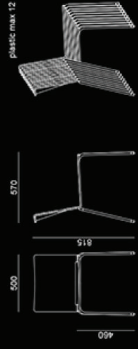

laFILO'
design Alberto Basaglia Natalia Rota Nodari

laFILO'
design Alberto Basaglia Natalia Rota Nodari

laFILO' SEDIA - CHAIR

plastic max 40
soft max 15
max 350 kg

plastic max 20
soft max 15

laFILO' PLASTIC

laFILO' SOFT

laFILO' SEDIA CON BRACCIOLI - CHAIR WITH ARMS

laFILO' SOFT

laFILO' PLASTIC

laFILO' SGABELLO CON O SENZA BRACCIOLI - STOOL WITH OR WITHOUT ARMS

laFILO' 4 GAMBE - 4 LEGGED CHAIR

laFILO' SOFT

laFILO' PLASTIC

laFILO' DATTILO CON O SENZA BRACCIOLI - TASK CHAIR WITH OR WITHOUT ARMS

laFILO' PANCA - BENCH

laFILO' SEDIA CON SCRITTOIO REMOVIBILE - CHAIR WITH REMOVABLE WRITING TABLET SYSTEM

/aFILO' SOFT

/aFILO' PLASTIC