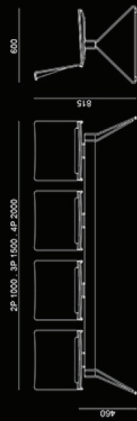

laFILO'
design Alberto Basaglia Natalia Rota Nodari

laFILO'
design Alberto Basaglia Natalia Rota Nodari

laFILO' SEDIA - CHAIR

plastic max 40
soft max 15
max 350 kg

plastic max 20
soft max 15

laFILO' PLASTIC

laFILO' SOFT

laFILO' SEDIA CON BRACCIOLI - CHAIR WITH ARMS

laFILO' SOFT

laFILO' PLASTIC

laFILO' SGABELLO CON O SENZA BRACCIOLI - STOOL WITH OR WITHOUT ARMS

laFILO' 4 GAMBE - 4 LEGGED CHAIR

laFILO' SOFT

laFILO' PLASTIC

laFILO' DATTILO CON O SENZA BRACCIOLI - TASK CHAIR WITH OR WITHOUT ARMS

laFILO' PANCA - BENCH

laFILO' SEDIA CON SCRITTOIO REMOVIBILE - CHAIR WITH REMOVABLE WRITING TABLET SYSTEM

/aFILO' SOFT

/aFILO' PLASTIC