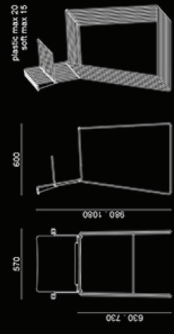

laFILO'
design Alberto Basaglia Natalia Rota Nodari

laFILO'
design Alberto Basaglia Natalia Rota Nodari

laFILO' SEDIA - CHAIR

plastic max 40
soft max 15
max 350 kg

plastic max 20
soft max 15

laFILO' PLASTIC

laFILO' SOFT

laFILO' SEDIA CON BRACCIOLI - CHAIR WITH ARMS

laFILO' SOFT

laFILO' PLASTIC

laFILO' SGABELLO CON O SENZA BRACCIOLI - STOOL WITH OR WITHOUT ARMS

laFILO' 4 GAMBE - 4 LEGGED CHAIR

laFILO' SOFT

laFILO' PLASTIC

laFILO' DATTILO CON O SENZA BRACCIOLI - TASK CHAIR WITH OR WITHOUT ARMS

laFILO' PANCA - BENCH

laFILO' SEDIA CON SCRITTOIO REMOVIBILE - CHAIR WITH REMOVABLE WRITING TABLET SYSTEM

/aFILO' SOFT

/aFILO' PLASTIC