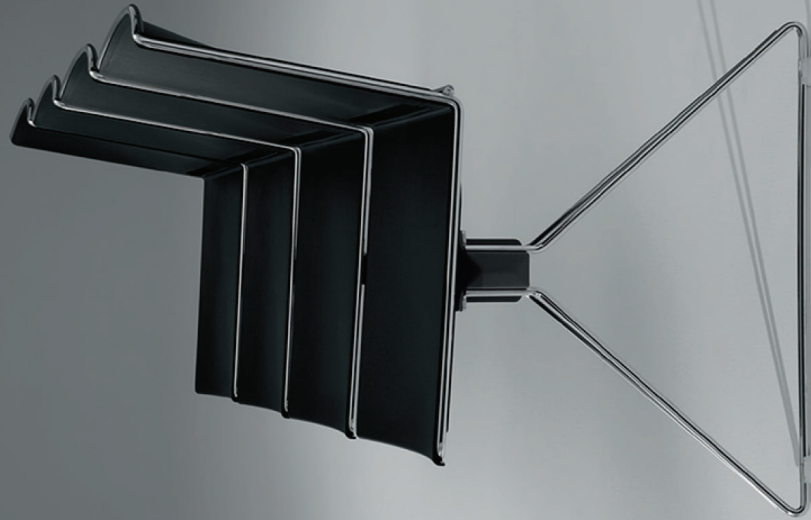

laFILO'
design Alberto Basaglia Natalia Rota Nodari

laFILO'
design Alberto Basaglia Natalia Rota Nodari

laFILO' SEDIA - CHAIR

plastic max 40
soft max 15
max 350 kg

plastic max 20
soft max 15

laFILO' PLASTIC

laFILO' SOFT

laFILO' SEDIA CON BRACCIOLI - CHAIR WITH ARMS

laFILO' SOFT

laFILO' PLASTIC

laFILO' SGABELLO CON O SENZA BRACCIOLI - STOOL WITH OR WITHOUT ARMS

laFILO' 4 GAMBE - 4 LEGGED CHAIR

laFILO' SOFT

laFILO' PLASTIC

laFILO' DATTILO CON O SENZA BRACCIOLI - TASK CHAIR WITH OR WITHOUT ARMS

laFILO' PANCA - BENCH

laFILO' SEDIA CON SCRITTOIO REMOVIBILE - CHAIR WITH REMOVABLE WRITING TABLET SYSTEM

/aFILO' SOFT

/aFILO' PLASTIC