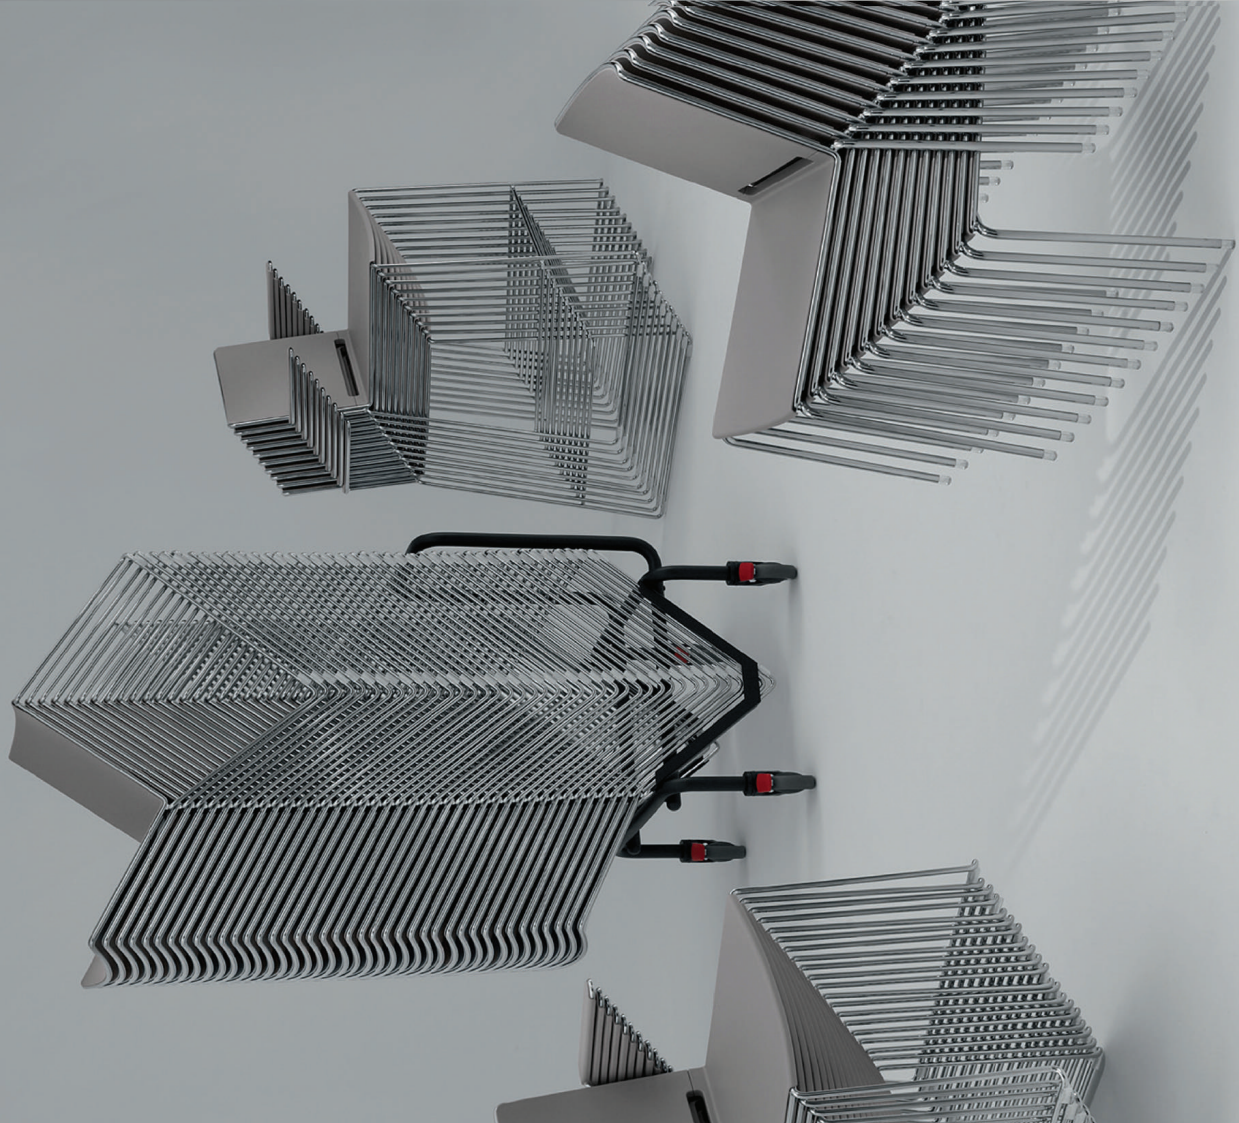

laFILO'
design Alberto Basaglia Natalia Rota Nodari

laFILO'
design Alberto Basaglia Natalia Rota Nodari

laFILO' SEDIA - CHAIR

plastic max 40
soft max 15
max 350 kg

plastic max 20
soft max 15

laFILO' PLASTIC

laFILO' SOFT

laFILO' SEDIA CON BRACCIOLI - CHAIR WITH ARMS

laFILO' SOFT

laFILO' PLASTIC

laFILO' SGABELLO CON O SENZA BRACCIOLI - STOOL WITH OR WITHOUT ARMS

laFILO' 4 GAMBE - 4 LEGGED CHAIR

laFILO' SOFT

laFILO' PLASTIC

laFILO' DATTILO CON O SENZA BRACCIOLI - TASK CHAIR WITH OR WITHOUT ARMS

laFILO' PANCA - BENCH

laFILO' SEDIA CON SCRITTOIO REMOVIBILE - CHAIR WITH REMOVABLE WRITING TABLET SYSTEM

/aFILO' SOFT

/aFILO' PLASTIC