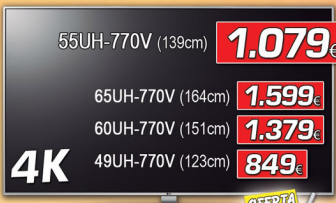

139 cm  
Ecrã Curvo  
Smart 3D  
Preto Perfeito & Cores Perfeitas

55UH-770V (139cm) **1.079€**

65UH-770V (164cm) **1.599€**

60UH-770V (151cm) **1.379€**

49UH-770V (123cm) **849€**

**4K**

LED LG  
UH-770V Smart Tv  
Ultra HD 4K: 3840x2160  
True Black Panel  
Colorprime